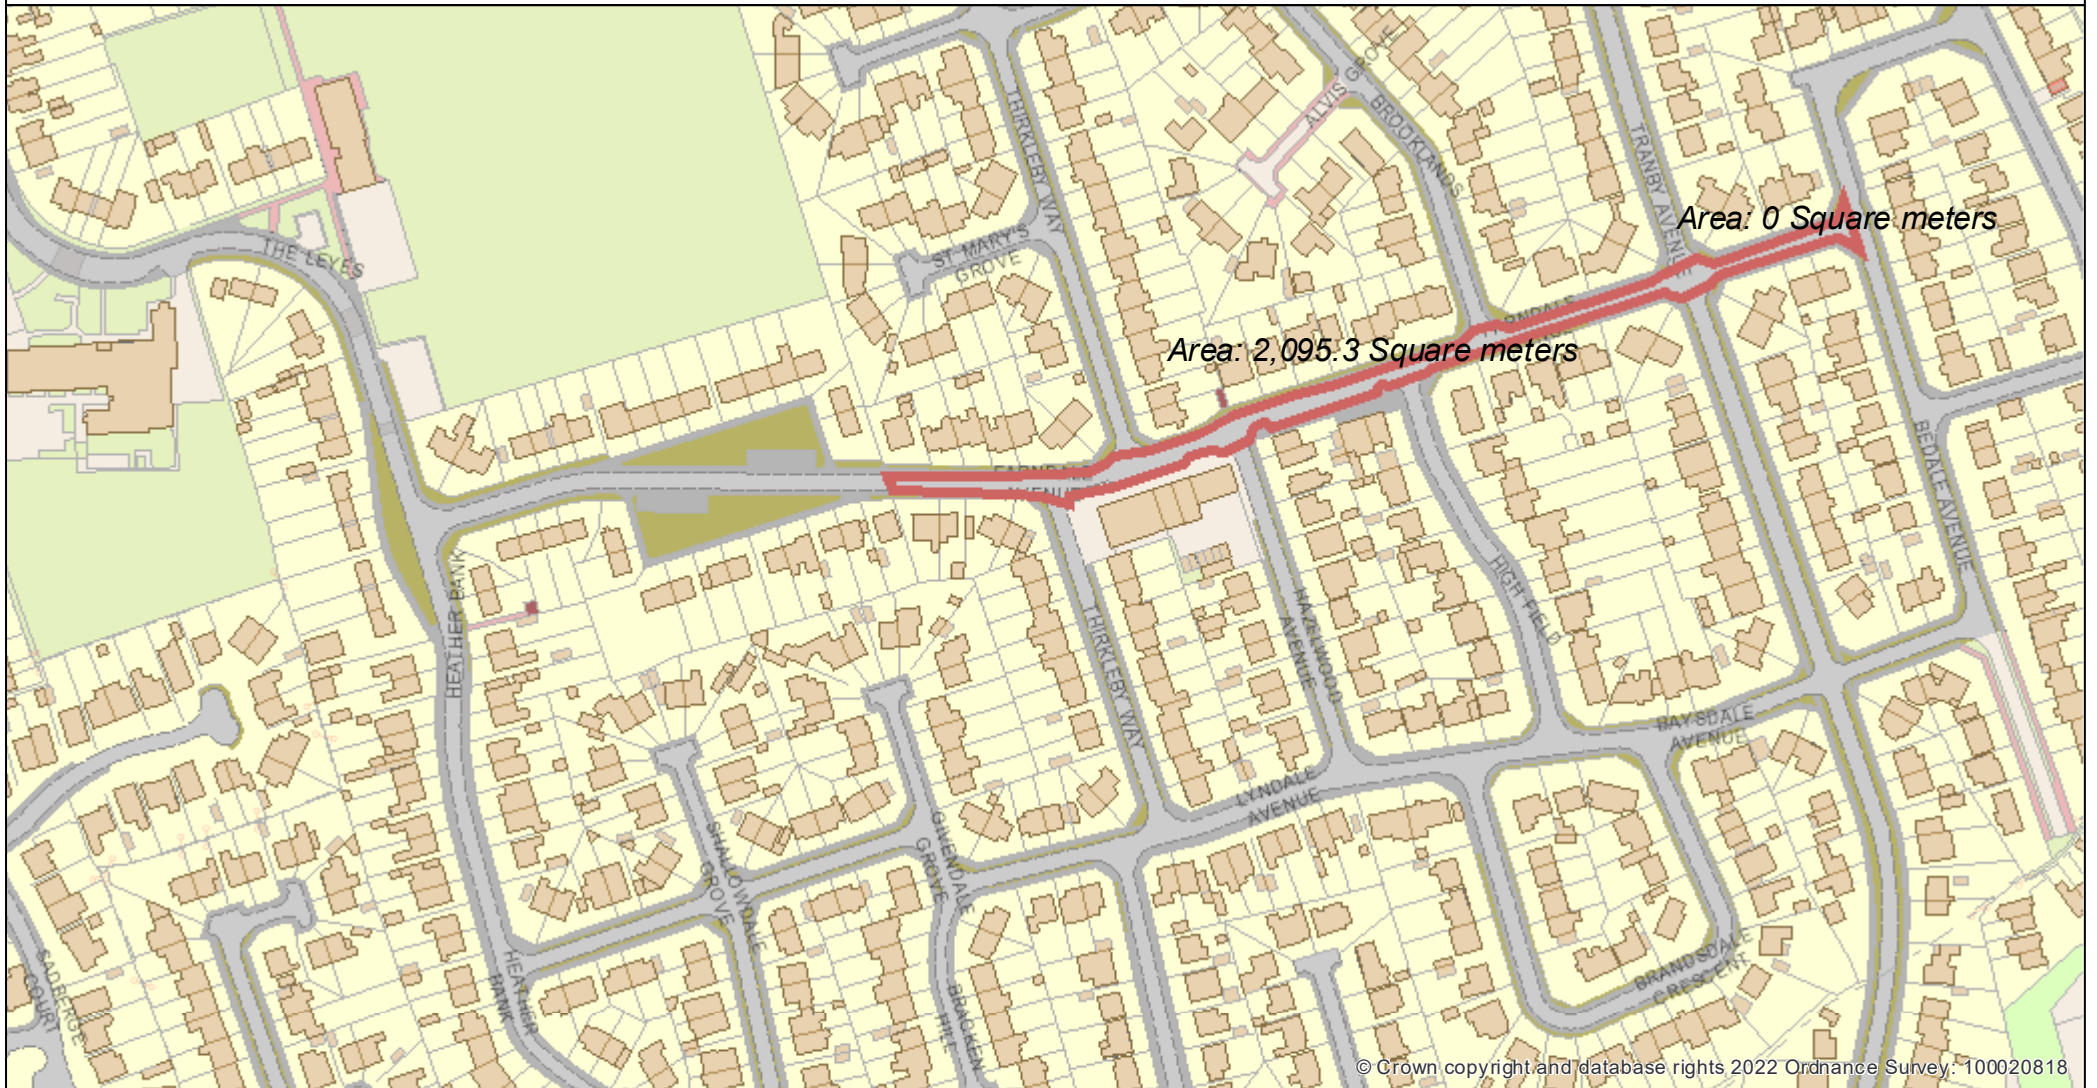

# Farndale Ave Osbaldwick

© Crown copyright and database rights 2022 Ordnance Survey. 100020818

**Date:** 08 Jul 2022  
**Author:** City of York Council  
**Scale:** 1:2,500